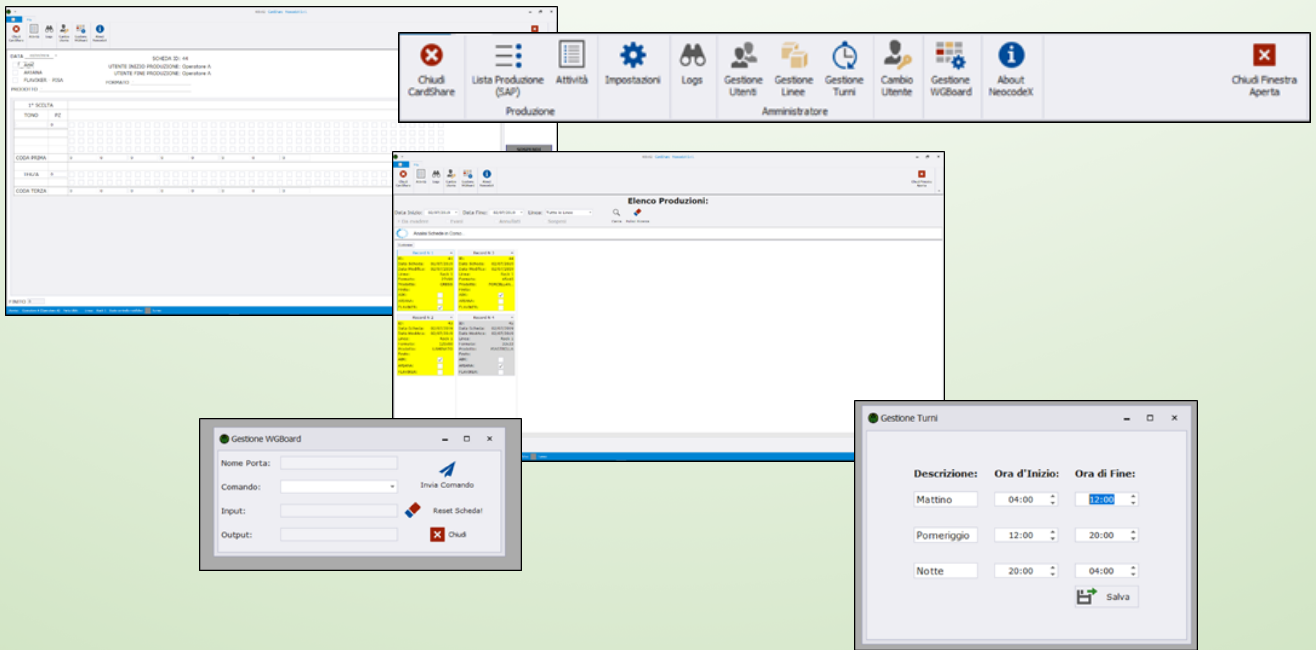

CARDSHARE

CardShare was born with the aim of fulfilling two very important tasks within the company departments:

- Reduce the transcription errors of the production data in the compilation of the progress documents
- Significantly reduce paper consumption by converting the document into CardShare into a completely editable and customizable form

The screenshot displays the CardShare software interface. At the top, it shows the date 'DATA 12/07/2023' and 'SCHEDA ID: 53'. Below this, there are checkboxes for 'ABK', 'ARJANA', and 'FLAVIKER - PISA'. The 'UTENTE INIZIO PRODUZIONE' and 'UTENTE FINE PRODUZIONE' are both set to 'Operatore A'. The 'FORMATO' field is empty. The 'PRODOTTI' field is also empty. The main part of the form is divided into two sections, each starting with '1° SCELTA'. The first section has 'TONO' set to '200' and 'PZ' set to '20'. It contains a grid of checkboxes for data entry, with the first row having the first three columns checked. Below the grid are fields for 'CODA PRIMA', 'TERZA', and 'CODA TERZA', each with a value of '0'. The second section has 'TONO' set to '2' and 'PZ' set to '0'. It also contains a grid of checkboxes and fields for 'CODA PRIMA', 'TERZA', and 'CODA TERZA', all with values of '0'. On the right side of the form, there are three buttons: 'APPROVA' (green), 'ANNULLA' (red), and 'INDIETRO' (blue).

It is possible to follow the various phases of compilation and approval of the document by the operators and area managers

Documents constantly viewable

CardShare has a high level of customization:

- Management of users, shifts and production lines
- Setting user specialization
- Possibility of personalization with notification device to signal the presence of documents to be viewed
- Production search function
- Specific function customization based on the production context and the different needs of the departments