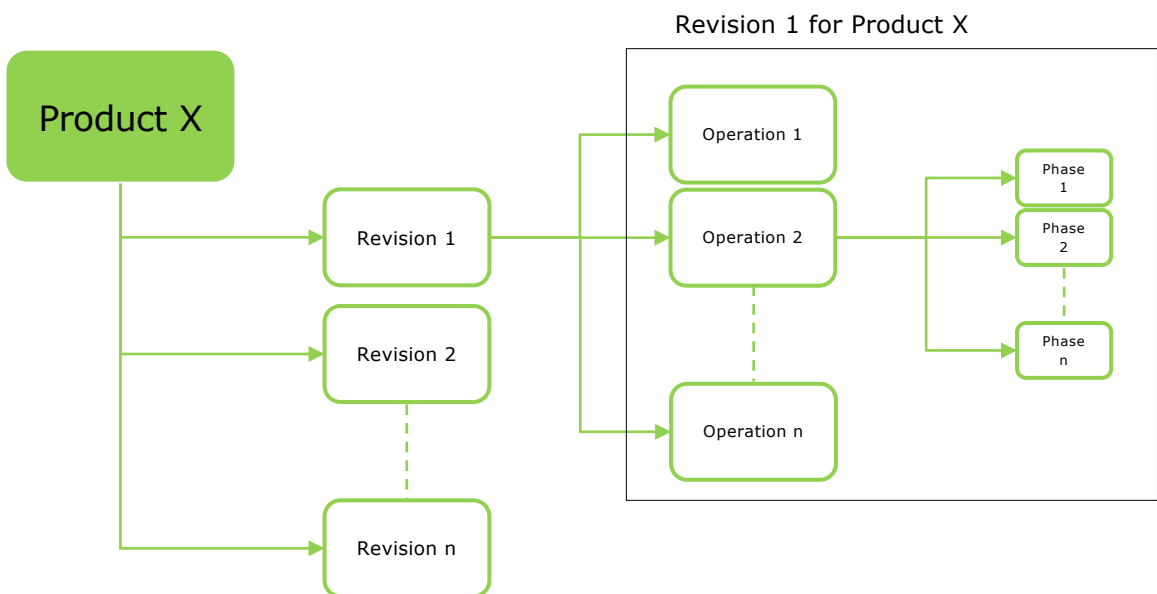

WorkGest®

WorkGest is a web-based software for monitoring and tracking industrial production processes

It allows flexibility and scalability in the management of production recipes that can be used over time

The revised recipes consist of steps that guide the operator throughout the production process

- Configurable data-tracking from application
- Customizable production progress constraints
- Interfacing with PLC and field devices